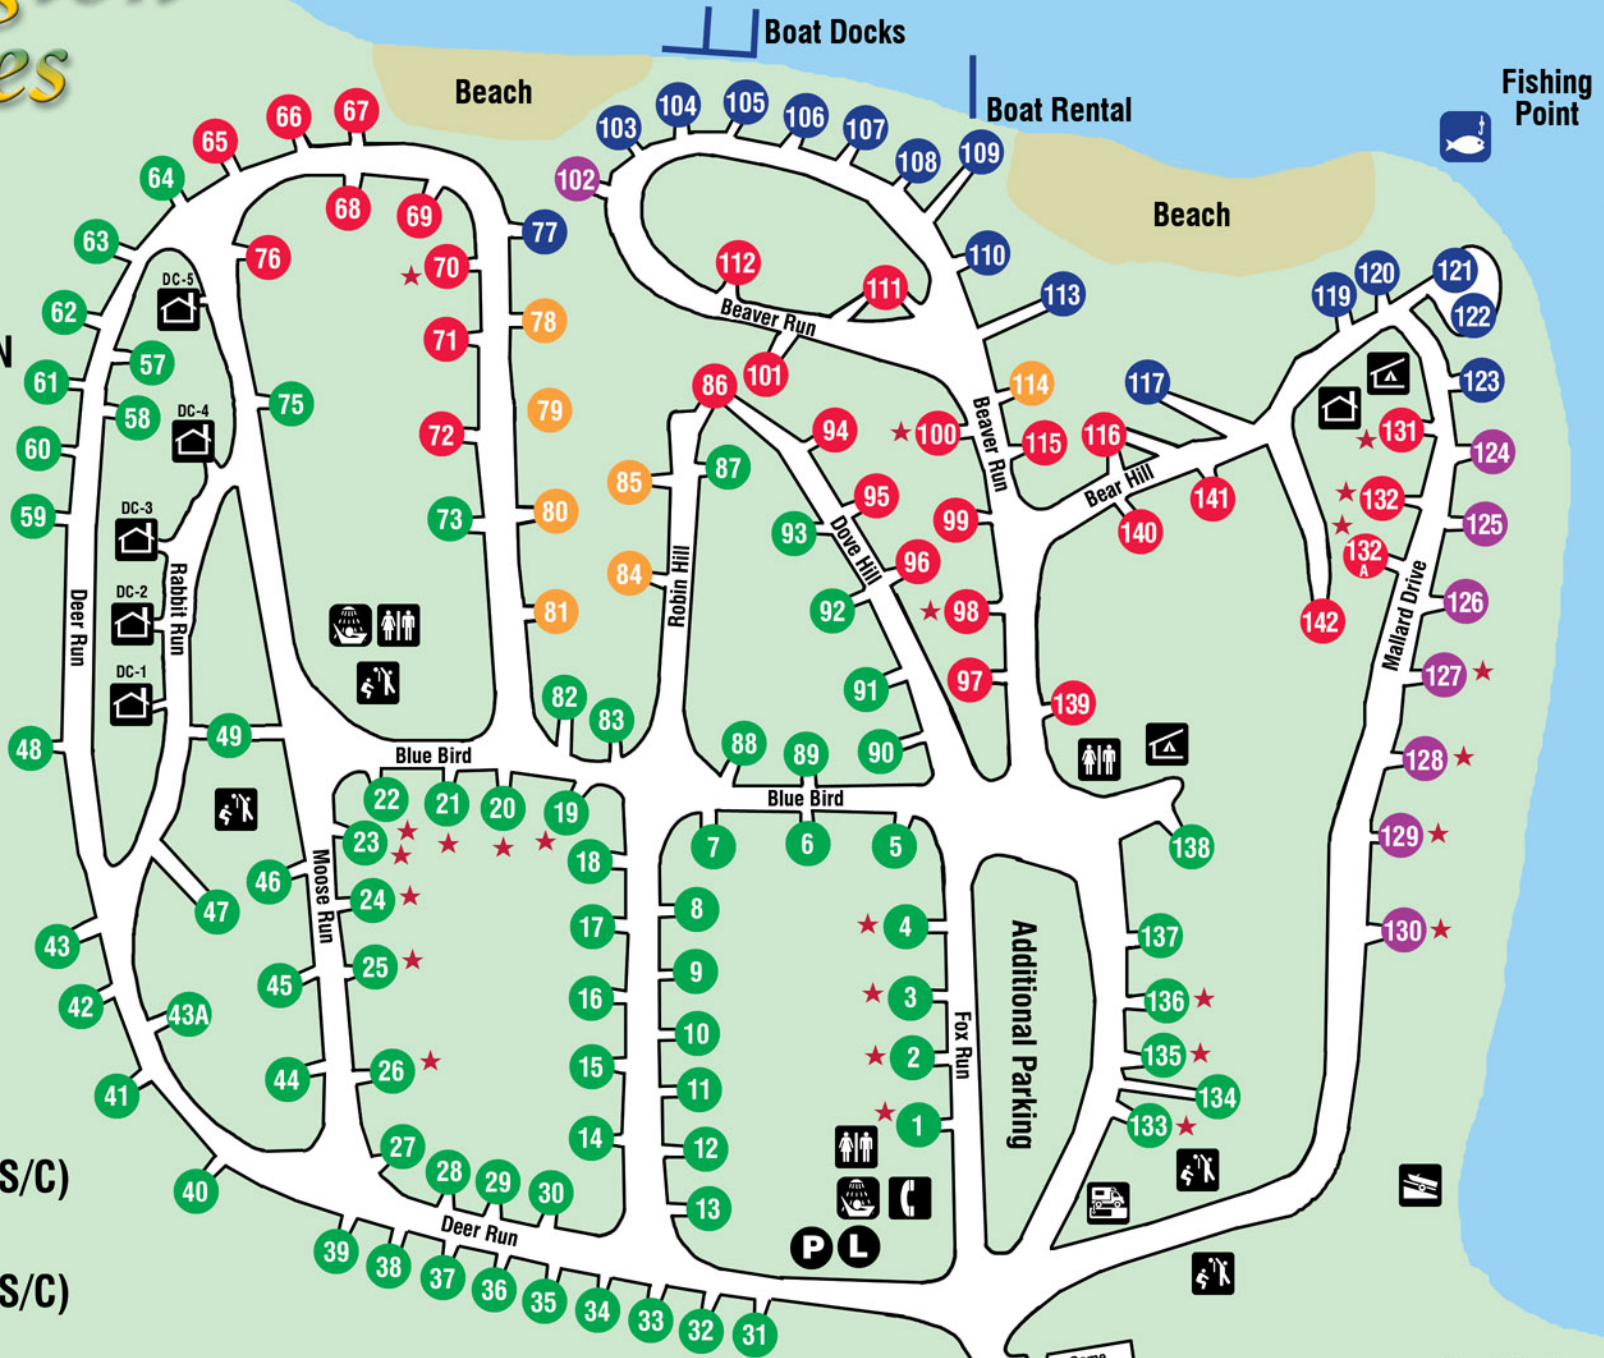

Barrington Shores

Swain's Lake

LEGEND

-  RESTROOMS
-  SHOWERS
-  DUMPING STATION
-  PUBLIC PHONES
-  LAUNDRY
-  BOAT LAUNCHING
-  PLAY AREA
-  PROPANE
-  RUSTIC CABINS
-  DELUXE CABINS
-  Waterfront Sites (W/E/C)
-  Waterview Sites (W/E/C)
-  Full Service Sites (W/E/S/C)
-  Waterfront Sites Full Service (W/E/S/C)
-  Waterview Sites Full Service (W/E/S/C)
-  50 Amp Electric

Site Map is Not to Scale

Rally Area
W/E Sites